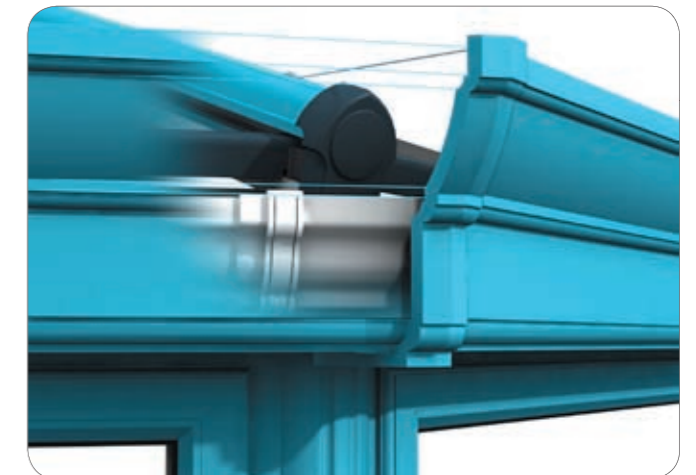

CORNICE

The Ultraframe Classic Aluminium suite is the only aluminium suite on the market which offers a decorative aluminium Cornice option using the existing gutter as a hidden 'liner'. Further enhancements to Cornice include a die cast 135 and 90 degree corner cover, which will help fitters achieve a consistent fit and finish at critical junctions.