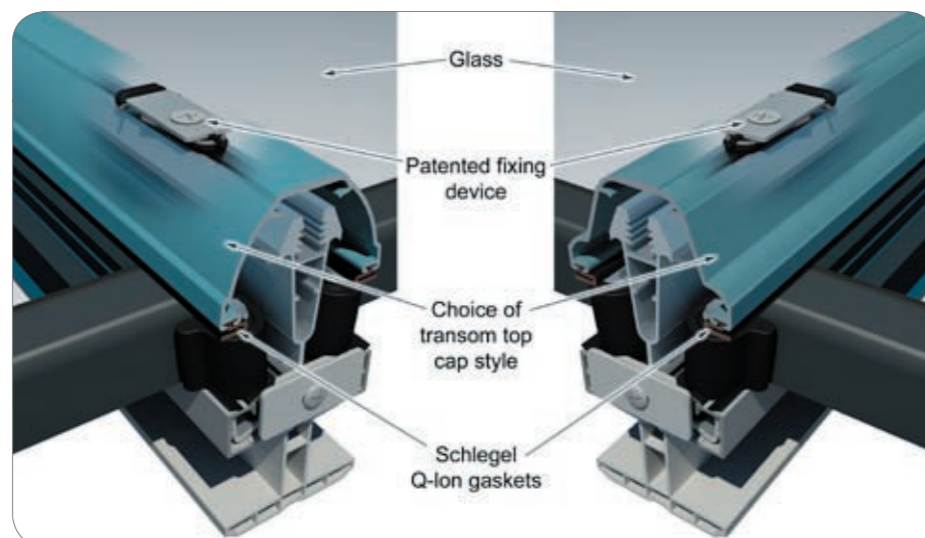

TRANSOM TOP CAPS

When selling the Ultraframe Classic aluminium roof, retailers have the choice between two different shaped transom top caps; a contemporary and a traditional option.

All Ultraframe top caps in the range utilise innovative Schlegel Q-Ion gaskets which are inserted into the glazing bar top cap slots. Due to their unique design shape, when under compression, these gaskets create a double weatherseal, remaining operational and elastic even in the worst of weather conditions, without any loss in seal.