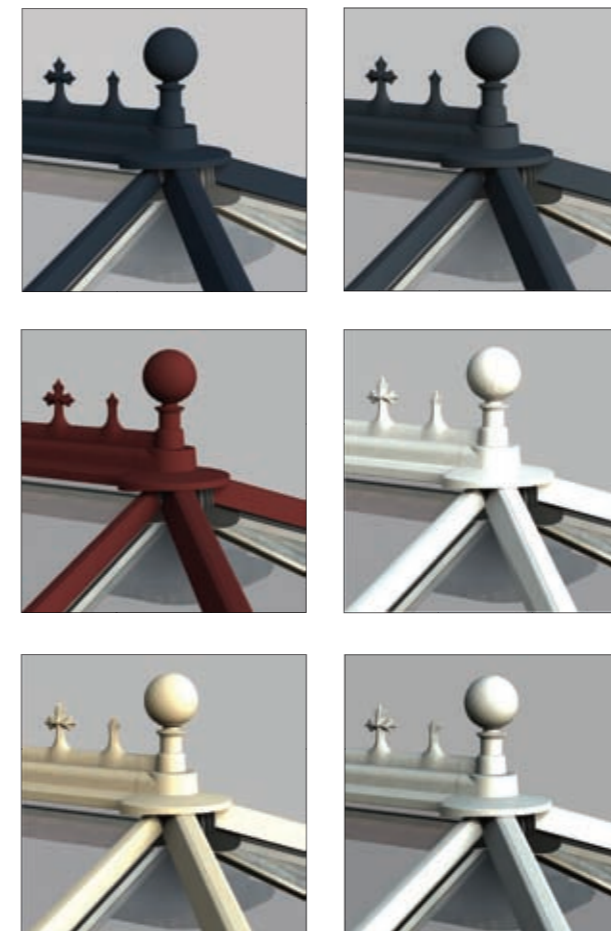

COLOUR OPTIONS