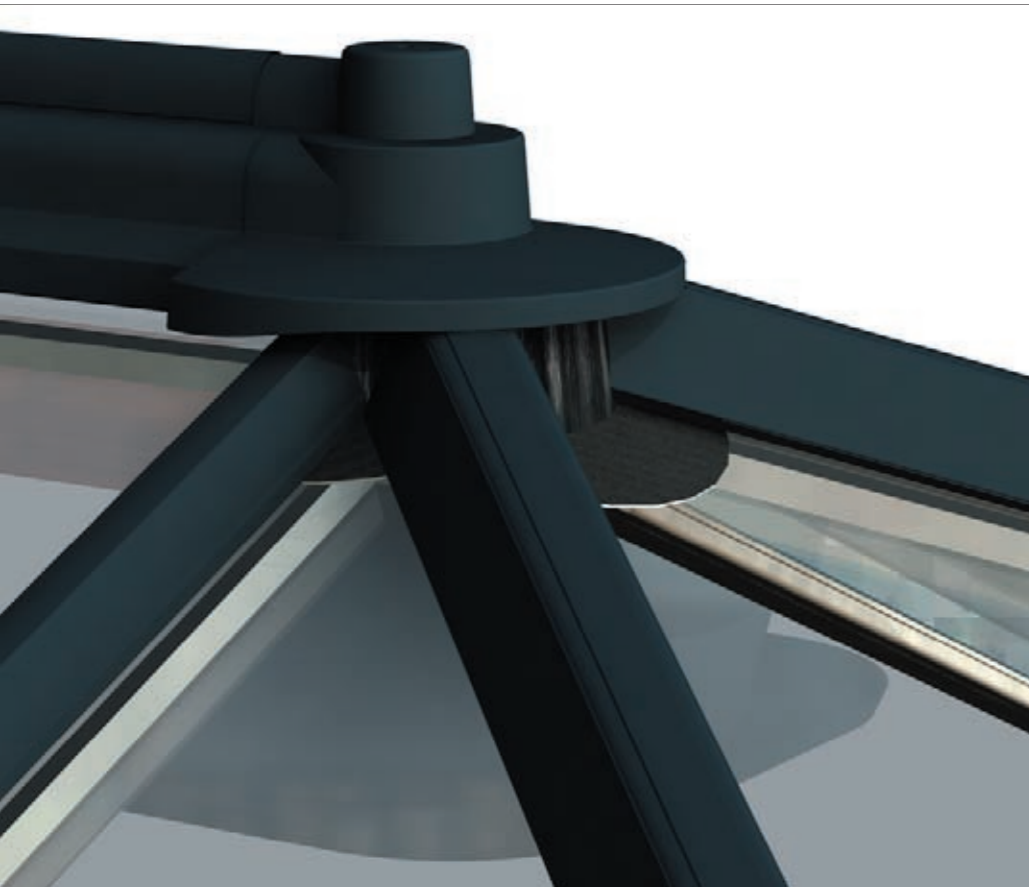

Further enhancing the proven technology used in Ultraframe's Classic roof, the new Ultraframe Classic Aluminium suite combines state-of-the-art ideas and design technologies with elegant, contemporary profiles to provide a strong, rigid yet lightweight system that can be configured into virtually any roof design.

Base Offer

- Aluminium glazing bar top caps.
- Aluminium ridge body and aluminium low profile crestring.
- Aluminium cast ridge end, integral brush and weathering flashing (or downgrade to PVC radius end).
- Aluminium vent available

*When Cornice is specified, these items are supplied in grey RAL 7016. This applies also to glazing bar end caps.

TOP CAP CLIPS

The Ultraframe Classic aluminium roof also takes a different approach to top cap retention. To ensure that there is a constant thermal break and that no fixings puncture the primary weatherproofing, Ultraframe has developed a new patented device which is simply 'zipped' into the head of the aluminium bar whilst the roof is being built. These spring clip security devices are then deployed at 500mm centres on site, nipped into final position before – with no more than the heel of the hand – the top cap is finally secured.

TRANSOM TOP CAPS

When selling the Ultraframe Classic aluminium roof, retailers have the choice between two different shaped transom top caps; a contemporary and a traditional option.

All Ultraframe top caps in the range utilise innovative Schlegel Q-Ion gaskets which are inserted into the glazing bar top cap slots. Due to their unique design shape, when under compression, these gaskets create a double weatherseal, remaining operational and elastic even in the worst of weather conditions, without any loss in seal.